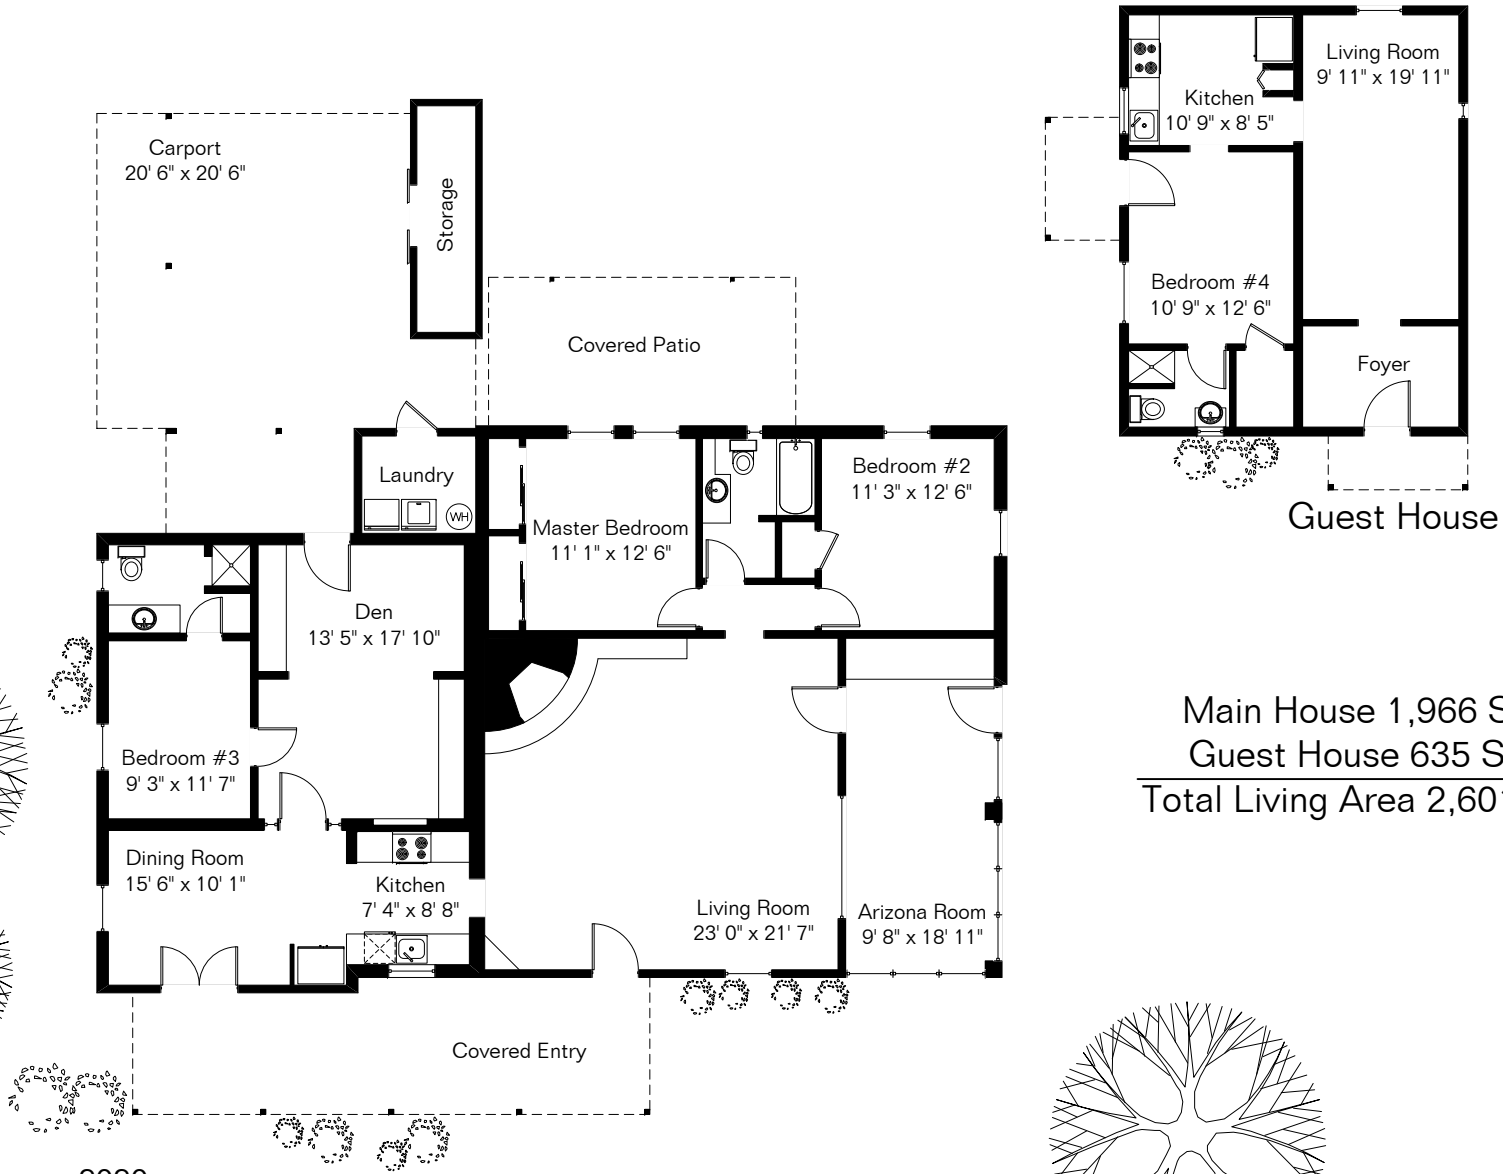

The square footages and room size information are deemed to be reliable but are not guaranteed and should be independently verified.

2101 N Treat Ave

Site Visit February 2020

0 ft. 6 ft. 10 ft. 20 ft.

Copyright 2020 Floor Plans First! LLC
All Rights Reserved.

www.FloorPlansFirst.com

Toll Free (877) 887-1500
Voice (520) 881-1500
Fax (520) 791-7701

Floor Plans First!
See the Floor Plan First!